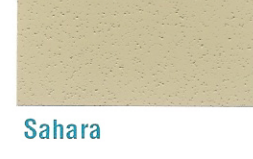

Mexicana

Champagne

Fawn Beige

Smoke

Finch

Eggshell

Parisienne

Bamboo

Sahara

Silver Screen

COLOR-CROWN CORPORATION

Tampa, Florida

For nearly 30 years, STARDEK has proven to be a leader in the industry. Not a paint or stain, STARDEK Coatings are made from the highest quality materials and pigments to ensure satisfaction year after year.